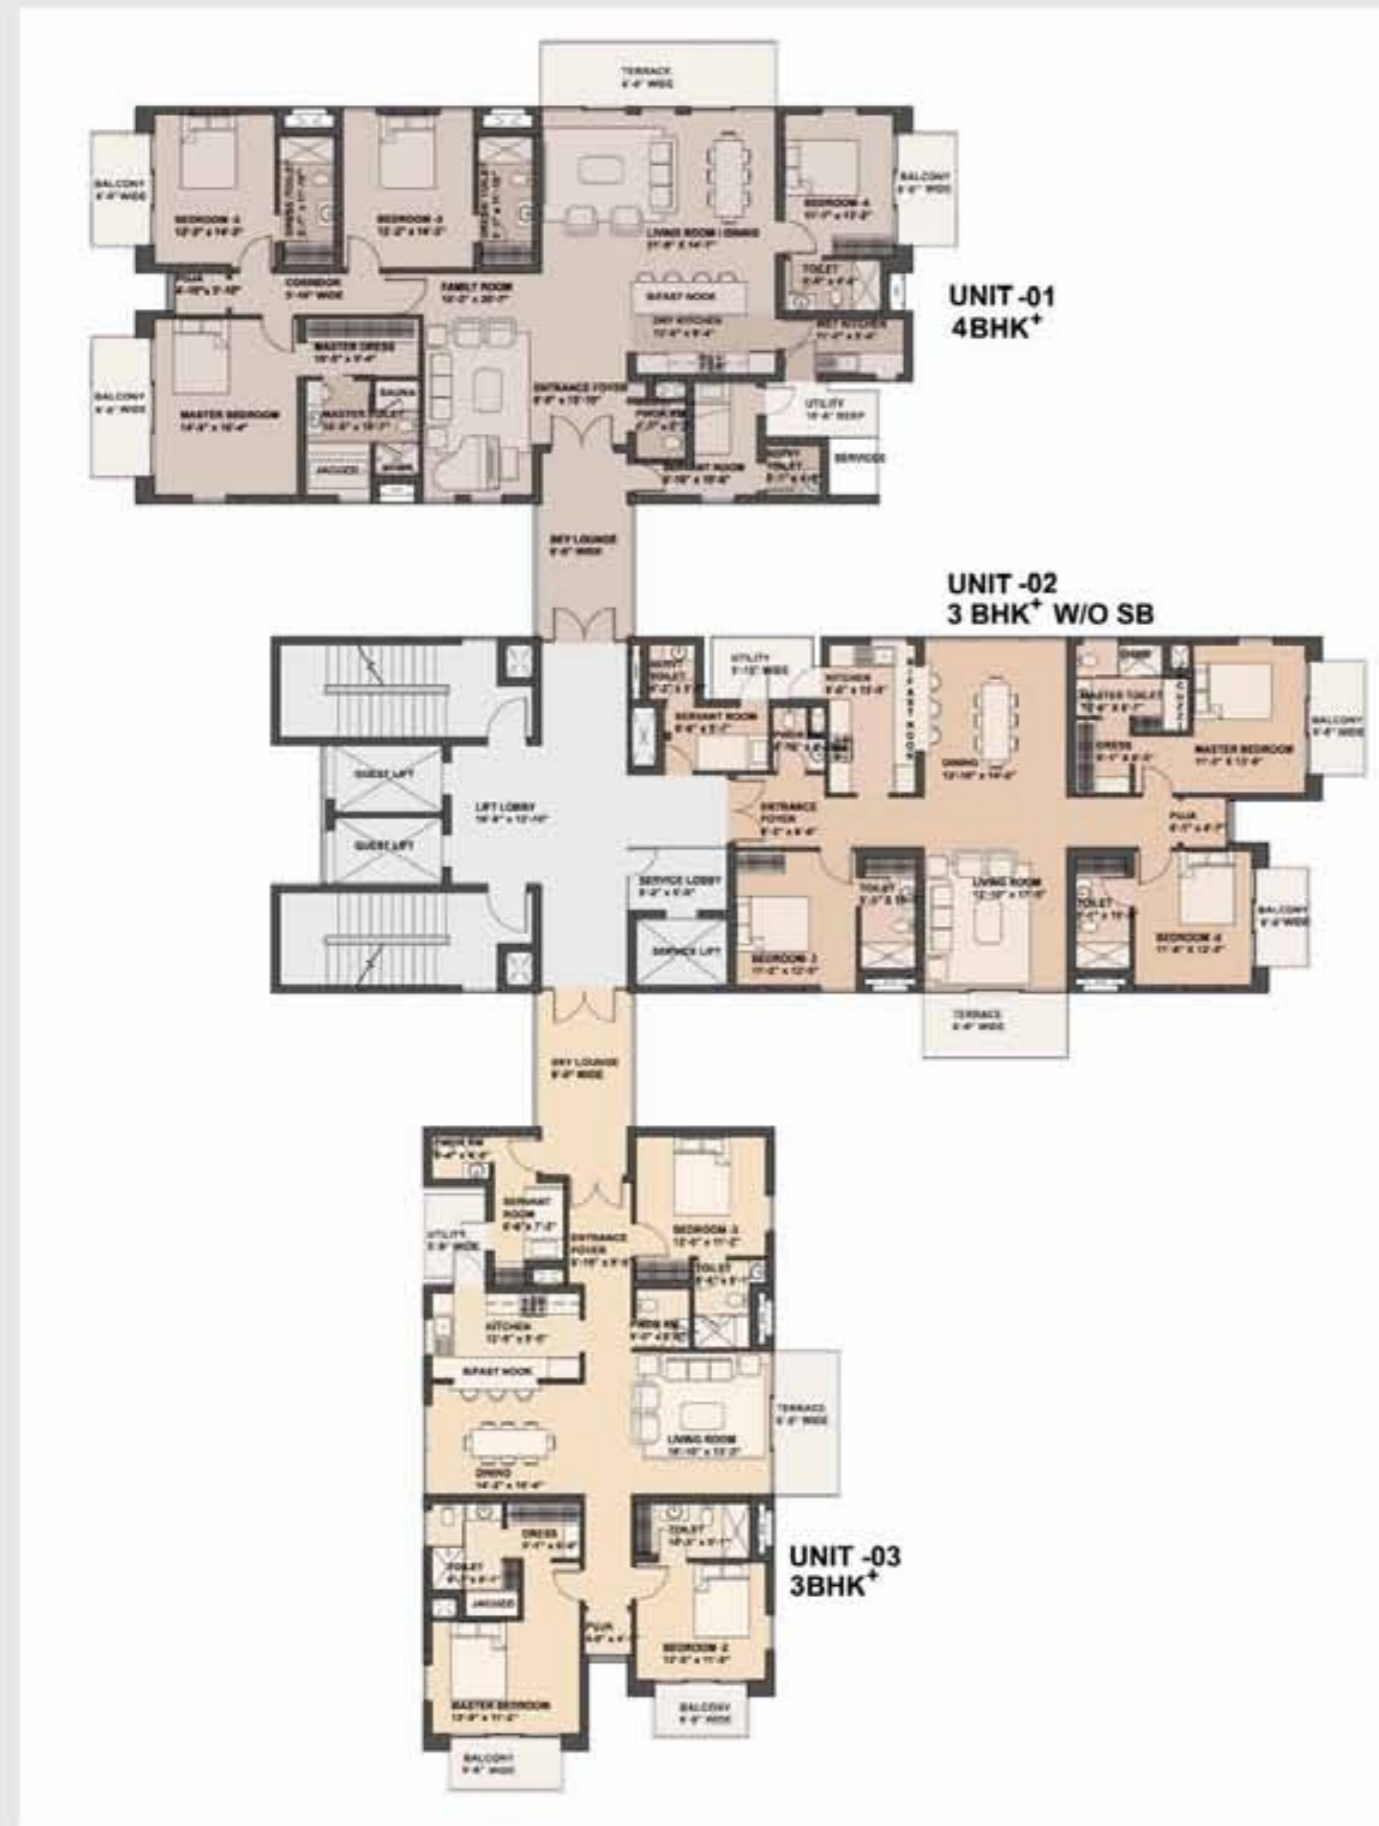

Era Skyville Sec 68 Gurgaon Floor Plan 4BHK

TYPICAL FLOOR PLAN
(Block H, J, K, L, M)

www.gurgaonpropertybazaar.in

SKY LOUNGE